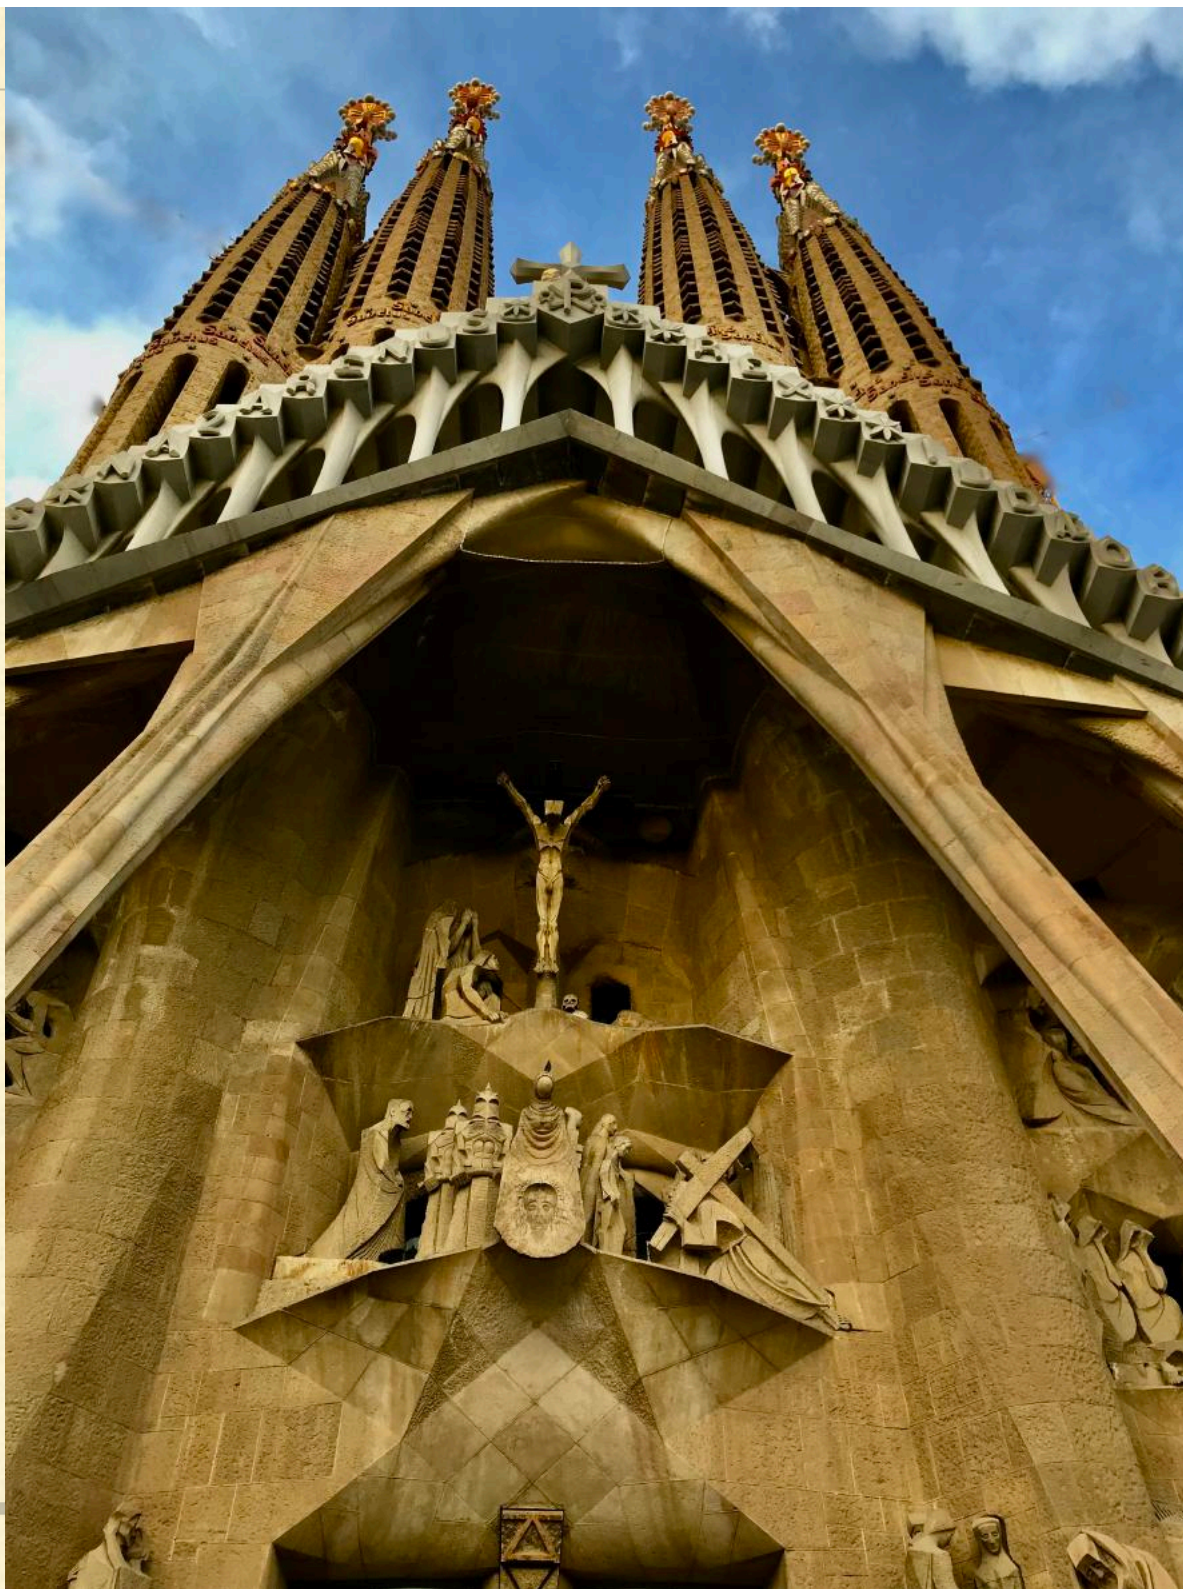

Visual Arts Photography Club
PHOTO CRITIQUE - Mon., June 30, 2025
Theme...

ARCHITECTURE

SAGRADA FAMILIA

...Marcea
Gustafson

COLISEUM AT NIGHT...Marcea Gustafson

CAESAREA AQUADUCT...Marcea Gustafson

BILTMORE CONSERVATORY