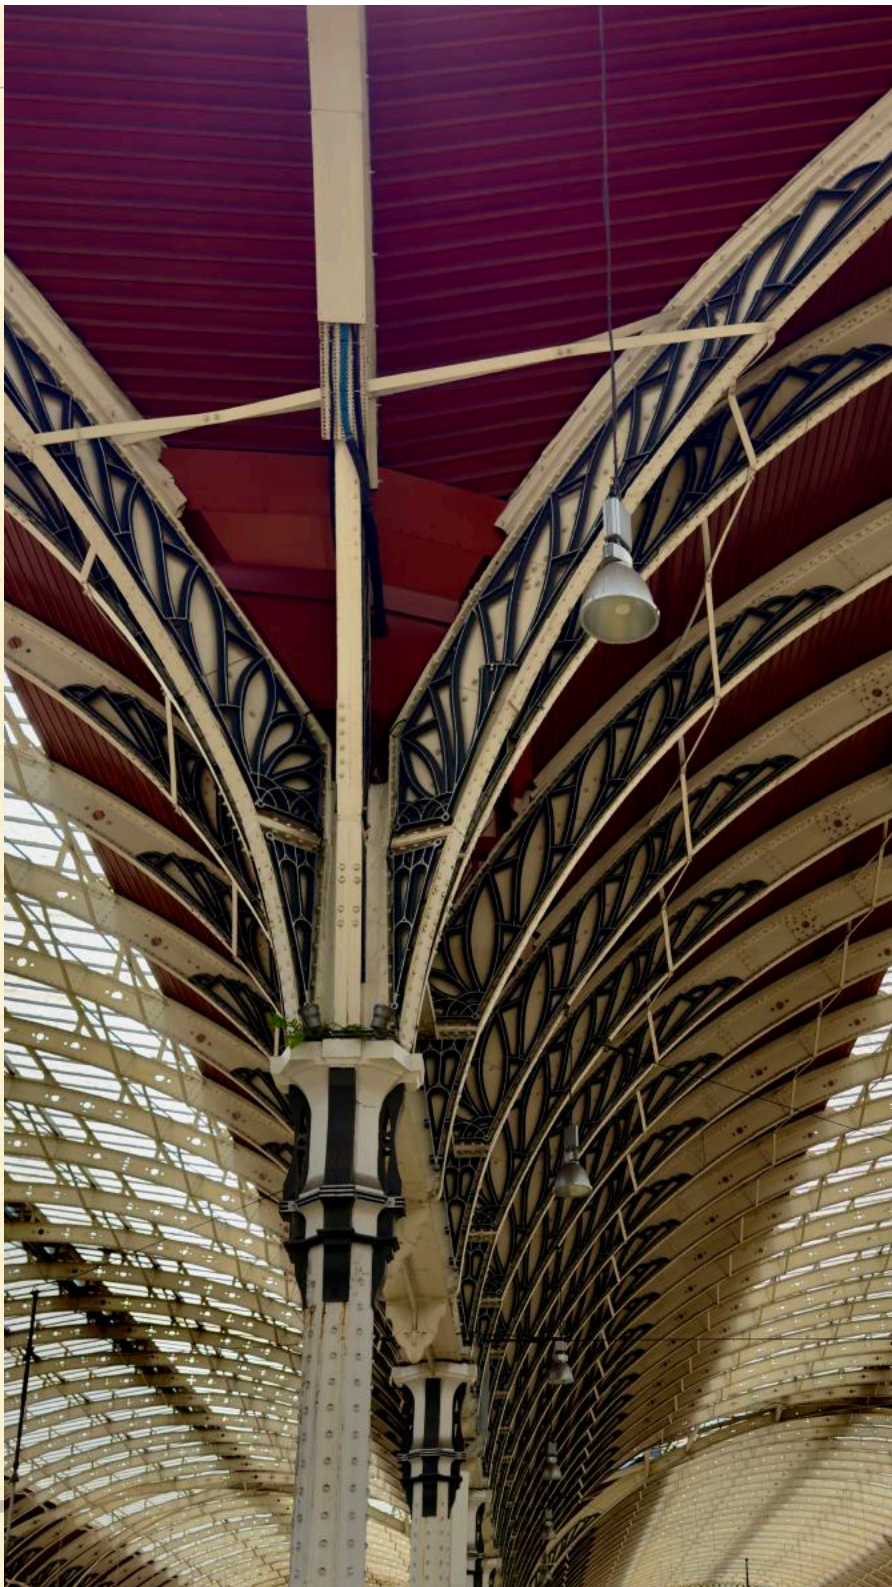

PADDINGTON STATION, LONDON

...Marcea
Gustafson