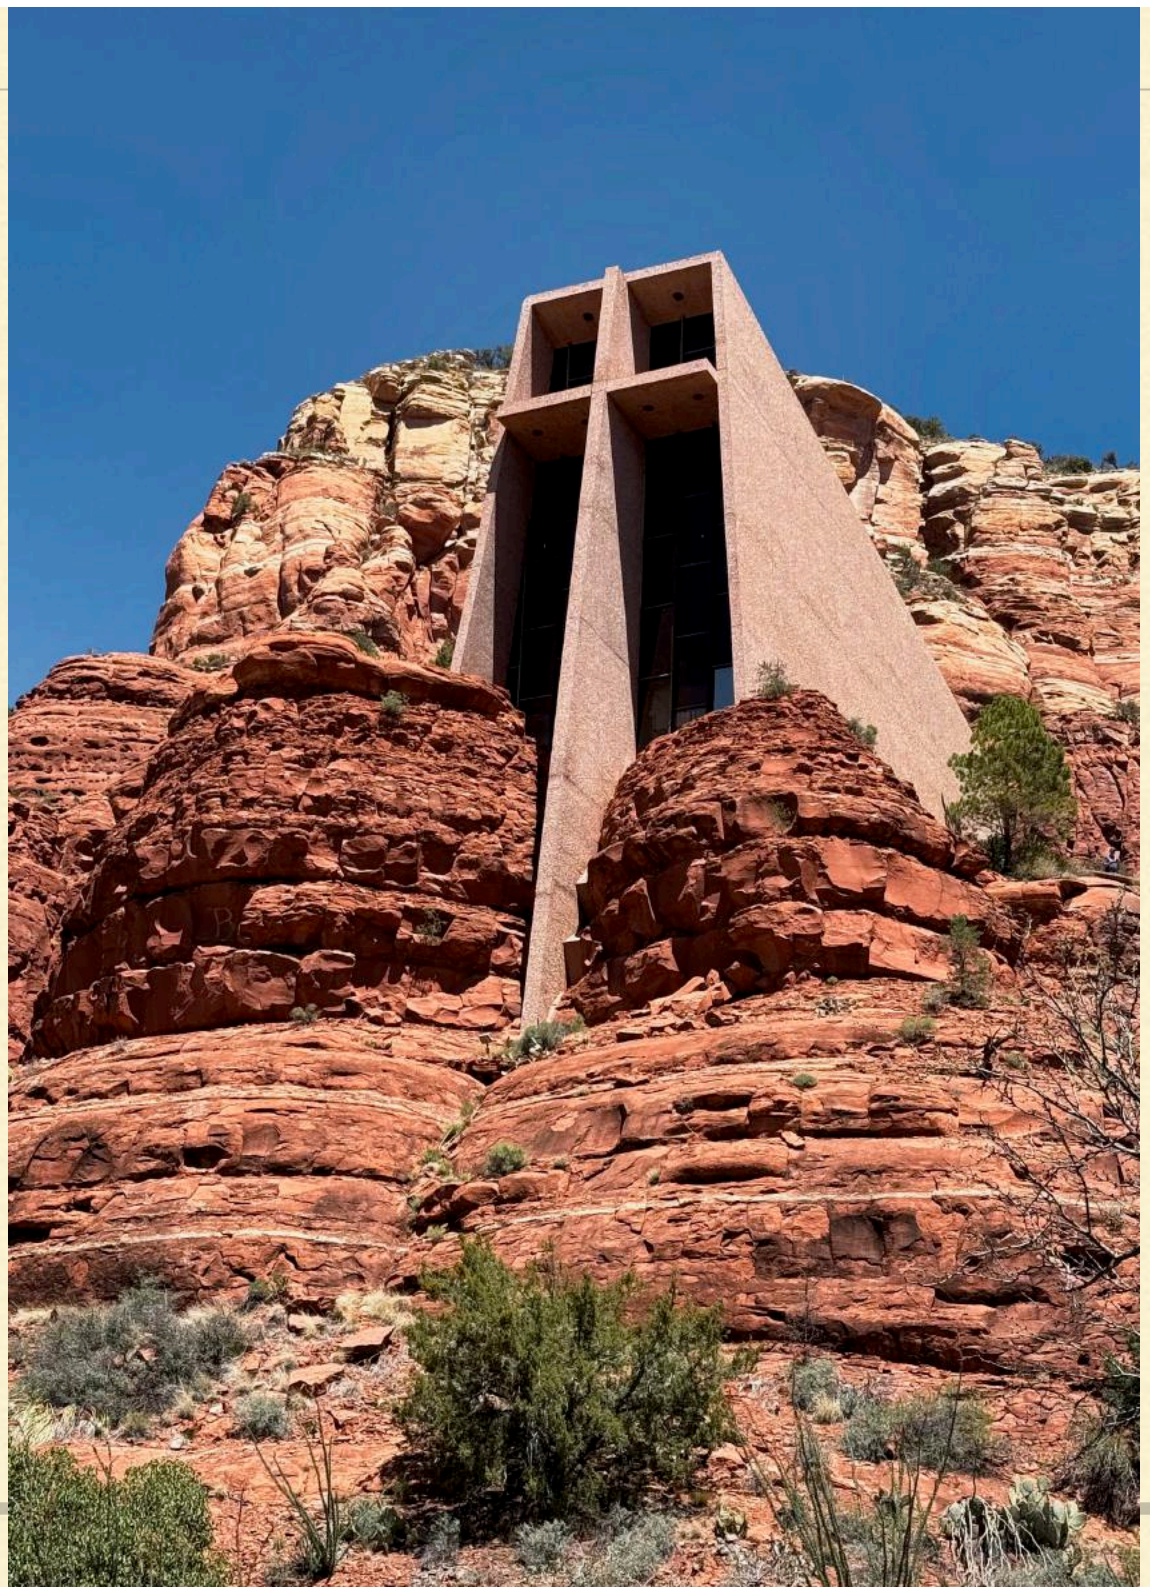

Visual Arts Photography Club
PHOTO CRITIQUE - Mon., June 30, 2025
Theme...

ARCHITECTURE

SAGRADA FAMILIA

...Marcea
Gustafson

COLISEUM AT NIGHT...Marcea Gustafson

CAESAREA AQUADUCT...Marcea Gustafson

BILTMORE CONSERVATORY

...Marcea
Gustafson

PADDINGTON STATION, LONDON

...Marcea
Gustafson

KINGS CROSS STATION, LONDON

...Marcea
Gustafson

COLUMBIA GORGE DISCOVER CENTER & MUSEUM,
THE DALLES, OR...Bill Riski

CHAPEL OF
THE HOLY CROSS,
SEDONA, AZ

...Bill Riski

STEAM TUNNEL
UNDER STATE
HOSPITAL,
TRAVERSE CITY, MI

...Bill Riski

STAIRWAY IN
1799 ELIZABETH
HEXT HOUSE,
BEAUFORT

...Bill Riski

ATTIC IN 1799 ELIZABETH HEXT HOUSE...Bill Riski

TILTING AT
WINDMILLS?