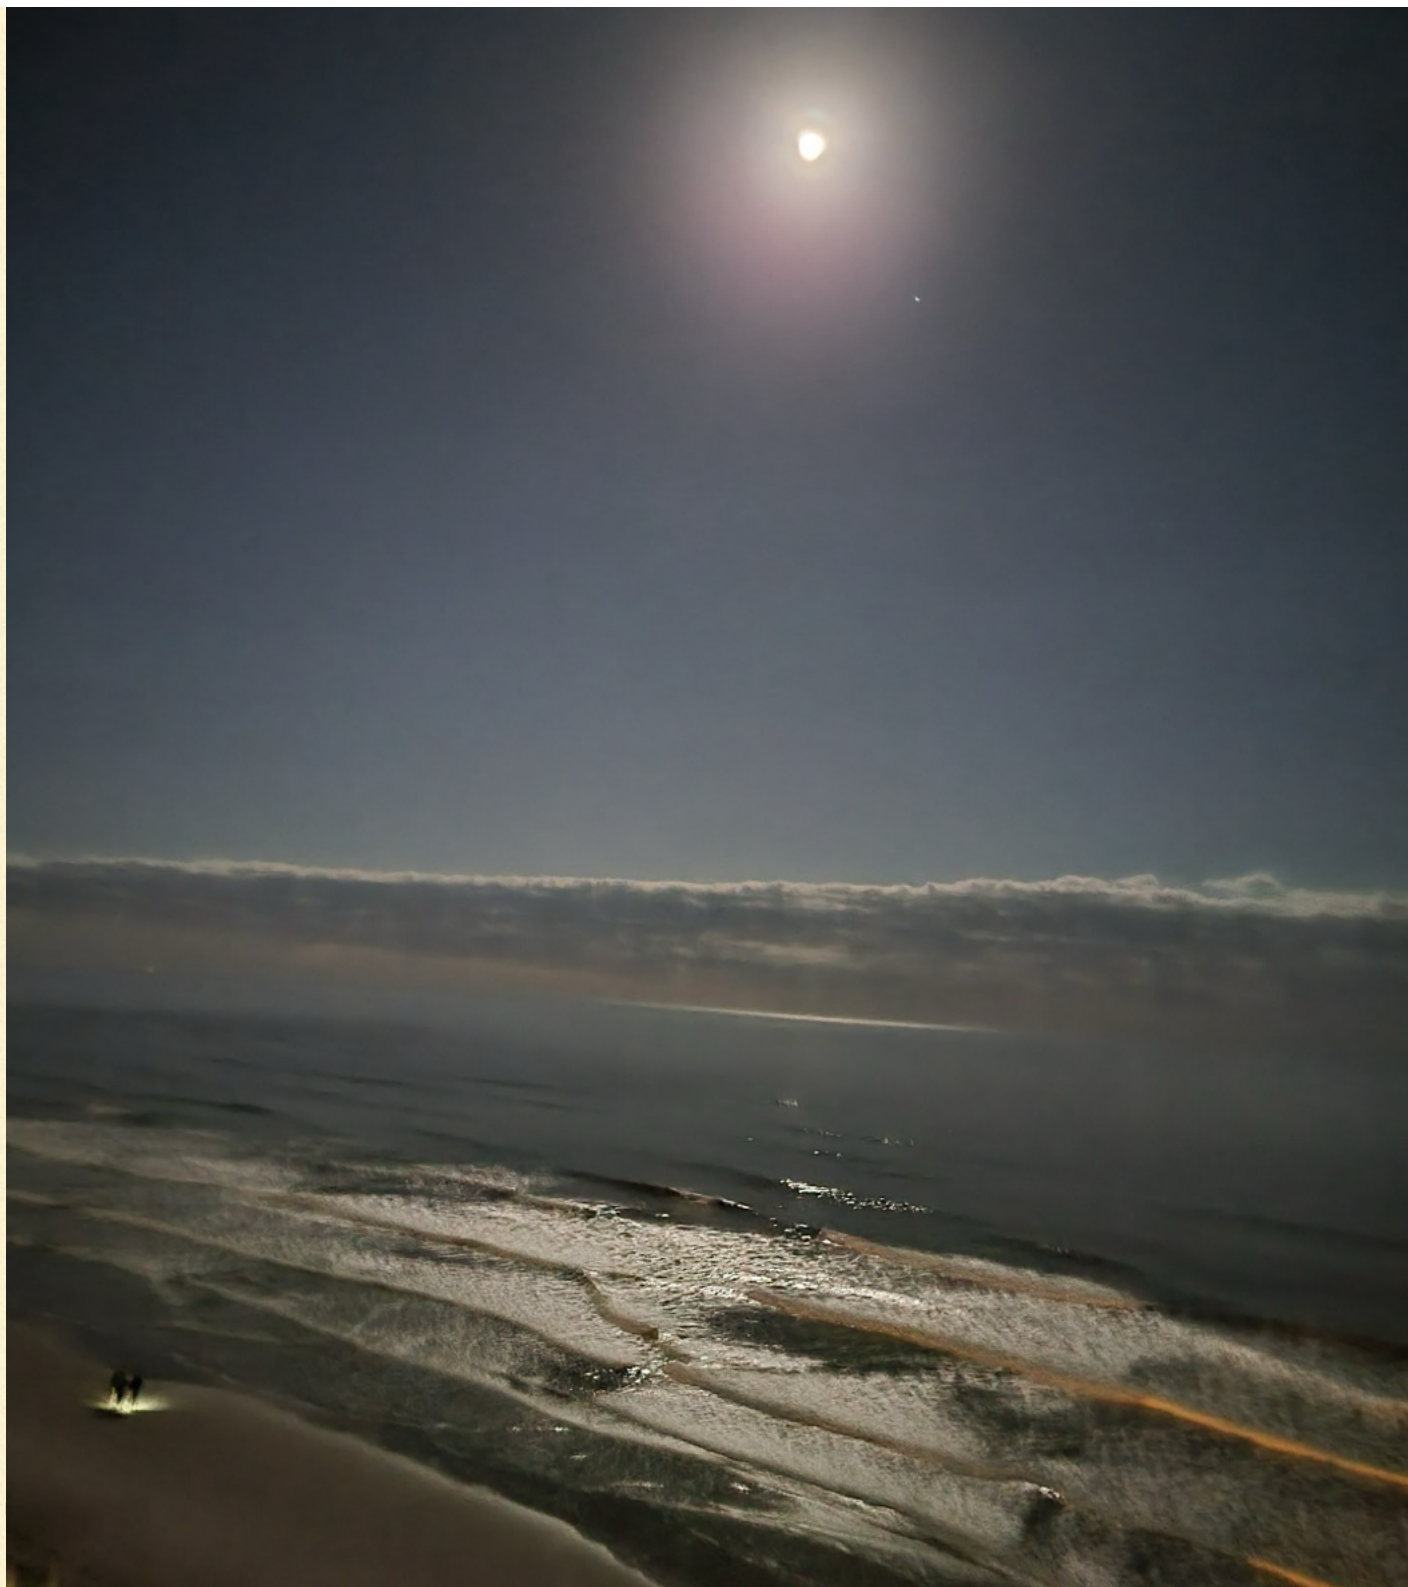

SUNRISE OVER LAKE WYLIE, Rock Hill, SC
...Dickie Odom

A WALK
UNDER THE
PINK MOON,
Cherry
Grove, SC

...Dickie
Odom